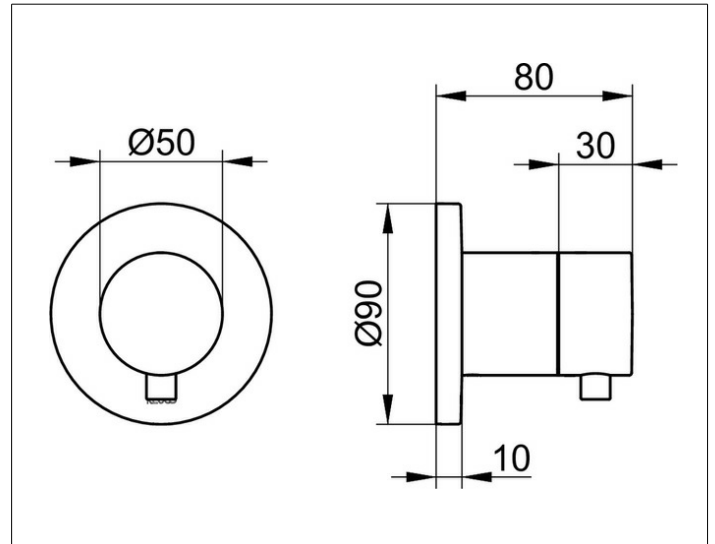

IXMO

59556371001 2-way diverter valve DN 15

PRODUCT

DRAWING

PRODUCT ATTRIBUTES

Set complete with:
handle, casing, rosette (round) and diverter valve
suitable for rough part no. 59556 000070

SURFACE

black matt