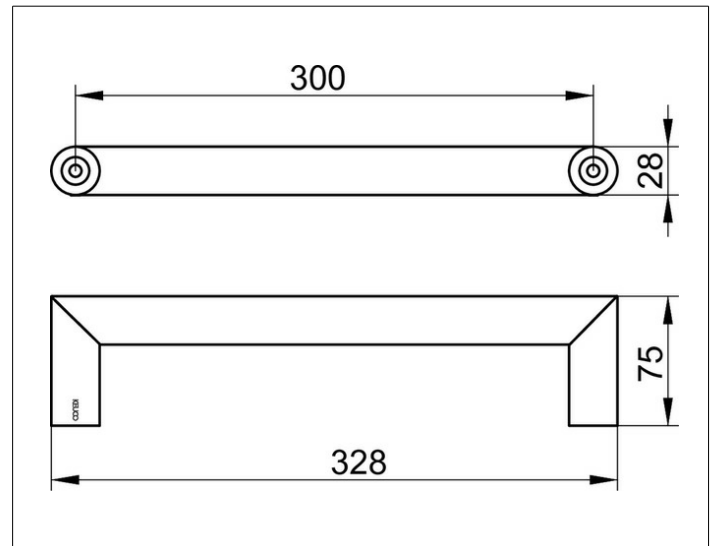

Collection REVA

12807010000 Grab bar

PRODUCT

DRAWING

SURFACE

chrome-plated

DIMENSION

328 mm

SPECIFICATIONS

KEUCO COLLECTION REVA - Grab bar - 12807010000

The perfect fit - The practical little helpers.

Perfection in detail - The one that connects Combination of design and function - type approved (Baumuster geprüft) - Maximum load: 115 kg

Width / \varnothing : 328 mm - Height: 28 mm - Dimension: 75 mm

Axis dimension : 300 mm

Material: Metal

Surface: chrome

The product can be screwed - concealed fastening - including corrosion-free fastening material