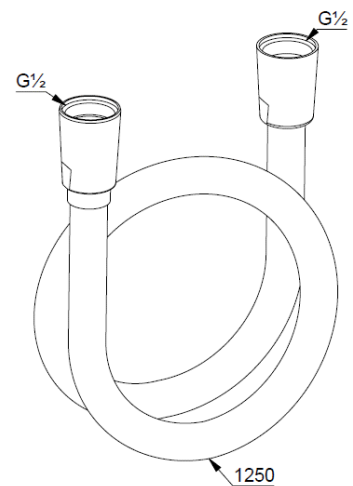

Technische Daten/ Technical Data

KLUDI SUPARAFLEX
shower hose
DN 15

Ref.: 6107153-00

Finishes:
53 matt white

Product description
Manufacturer KLUDI GmbH & Co. KG
Typ: KLUDI SUPARAFLEX
shower hose
Ref.: 6107153-00

shower hose
plastic coated
with metal-effect
with conical nuts
anti twist
G $\frac{1}{2}$ x G $\frac{1}{2}$ x 1250mm

Produktabbildung/ Product picture

Maßzeichnung/ Dimensional drawing

Durchfluss/ Flow rate