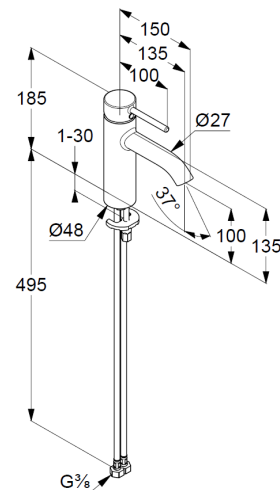

Technische Daten/ Technical Data

KLUDI BOZZ
single lever basin mixer 100
DN 15

Ref.:
381980576WR4

Finishes:
05 chrome

Product description
Manufacturer KLUDI GmbH & Co. KG
Typ: KLUDI BOZZ
single lever basin mixer 100
Ref.: 381980576WR4

basin mixer
single lever mixer
1-hole mounted
solid handle, metal
aerator M18,5 PCA
ceramic cartridge with hotwater safety device
middle position cold water
flow rate at 3 bar 3,8 l/ min.
flexible hoses G $\frac{3}{8}$ DVGW approved
rapid installation set

Produktabbildung/ Product picture

Maßzeichnung/ Dimensional drawing

Durchfluss/ Flow rate