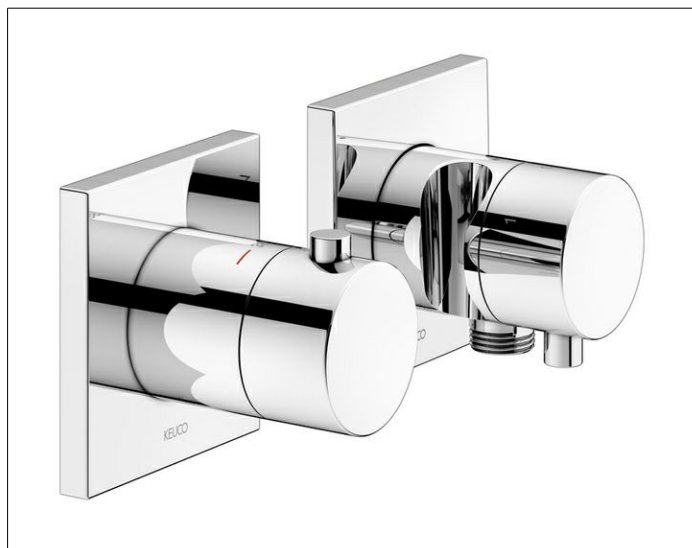

Edition 11

51153011232 3-way thermostatic mixer with wall outlet for shower hose and hand shower bracket

PRODUCT

DRAWING

PRODUCT ATTRIBUTES

Consisting of:

- Thermostatic mixer handle, sleeve, rosette (square)
- Stop and diverter valve for shower hoses with fitted conical end brackets
- handle, sleeve rosette (square) stop and diverter valve, with backflow preventer

SURFACE

chrome-plated

SPECIFICATIONS

KEUCO EDITION 11 Thermostatic set 51153 011232, consisting of:

KEUCO IXMO Thermostatic mixer UP DN15, 59553010002 high-gloss chrome-plated Thermostatic mixer for shower and bath made of low-dezincification brass , with square rosette, freely positionable, with built-in device for reversed waterways, installation depth 80 - 110 mm, high quality temperature control unit, safety cut-off at 38°, Set consisting of:
 handle, sleeve, rosette (square),
 rosette 90 x 90 mm, thickness 10mm,
 total projection 80 mm,
 suitable for concealed installation unit article no.59553000070

KEUCO IXMO 3-Wege stop and diverter valve with wall outlet for shower hose and hand shower bracket UP DN15, 59549011202
 3-Wege stop and diverter valve made of high-gloss chrome-plated brass with IXMO handle Comfort and with wall outlet for shower hose and integrated hand shower bracket, freely positionable, installation depth 80-110 mm, with adjustment option for fine assembly for handle and rosette, with square rosette, with wall outlet for shower hose G 1/2 inch, for hoses with a conical nut, e.g. KEUCO shower hose 54995..., rosette 90 x 90 mm, thickness 10 mm, total projection 80 mm,
 The wall outlet for shower hose is intrinsically safe against backflow according to DIN EN 1717.
 All inlets planned below the water inlet line are to be checked and, if necessary, according to DIN 1988 secure against backflow.
 Set consisting of:
 handle, casing, rosette (square) and stop and diverter valve, suitable for concealed installation unit article no. 59548000170