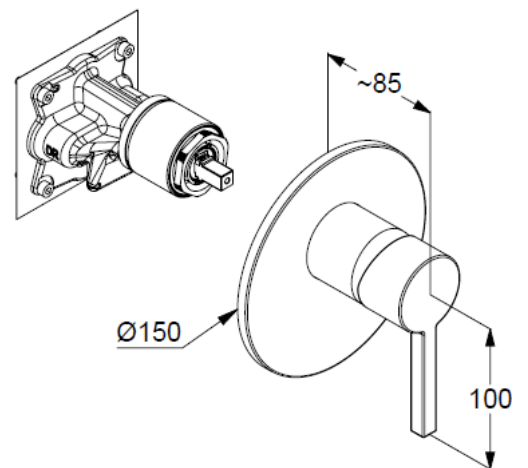

Technische Daten/ Technical Data

KLUDI NOVA FONTE

concealed single lever shower mixer

Style: Puristic

Ref.: 207550515

Finishes:

05 chrome

Product description

trim set with functional unit

wall mounted

solid lever, metal

ceramic cartridge with hot water safety device

flow rate at 3 bar 28 l/min.

Produktabbildung/ Product picture

Maßzeichnung/ Dimensional drawing

Durchfluss/ Flow rate