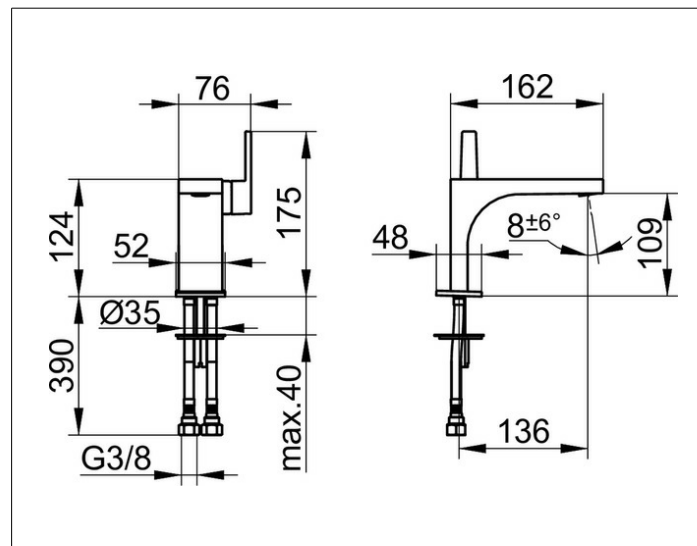

Edition 11

51104050100 Single lever basin mixer 110

**PRODUCT**

**DRAWING**

**PRODUCT ATTRIBUTES**

without pop-up waste,  
 single hole installation,  
 cartridge with ceramic discs,  
 aerator SLIM SSR M 24x1, adjustable,  
 pressure hoses 435 mm, G 3/8 inch  
 flow rate reduced to 7,6 l/min.