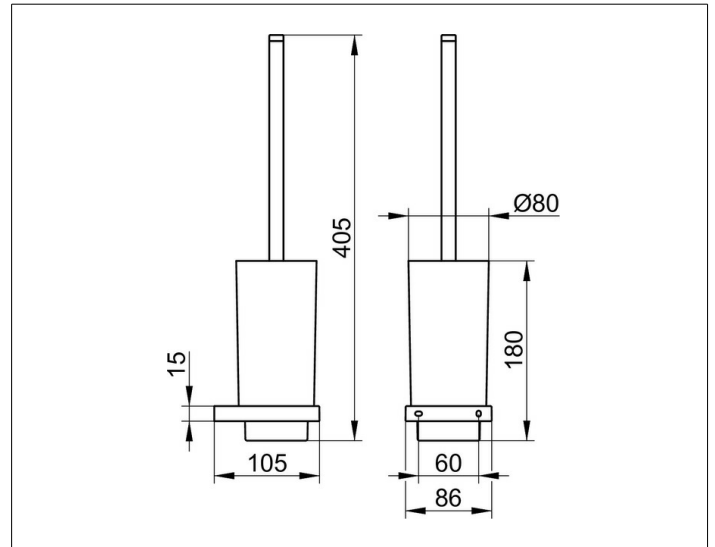

Edition 11

11164059000 Toilet brush set

PRODUCT

DRAWING

PRODUCT ATTRIBUTES

complete with crystal glass insert matt,
brush and spare brush head

SURFACE

brushed nickel

SPECIFICATIONS

KEUCO EDITION 11 Toilet brushes 11164059000
brushed nickel toilet brush set in clear-cut design and geometric shapes,
Wall model, complete with frosted crystal glass insert and brush with handle
and brush head
replacement
removable frosted crystal used for easy cleaning
Height 7-1/16" (height includes brush 15-15/16"), diameter 3-1/8",
4-1/8"
The toilet brush set has 2 mounting points
delivery with corrosion resistant mounting hardware