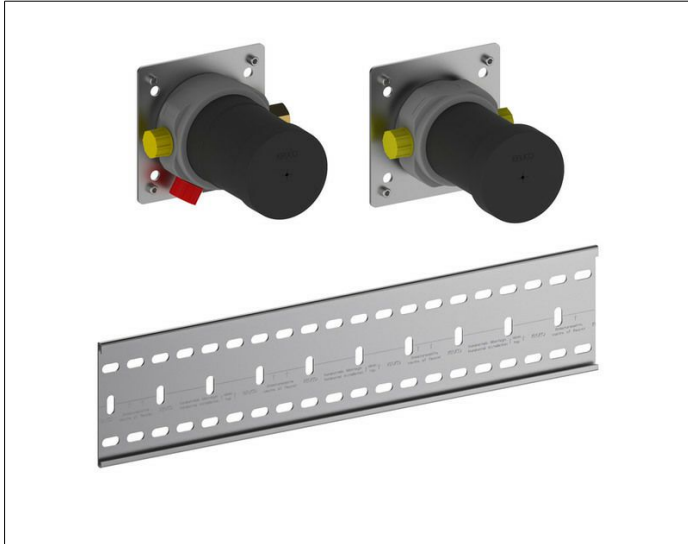

Generic fittings

59953002170 2-way rough part set for thermostatic mixer

PRODUCT

DRAWING

PRODUCT ATTRIBUTES

Rough part for recessed installation
installation depth 80 - 110 mm

DIMENSION

2-Wege mit Schlauchanschluss