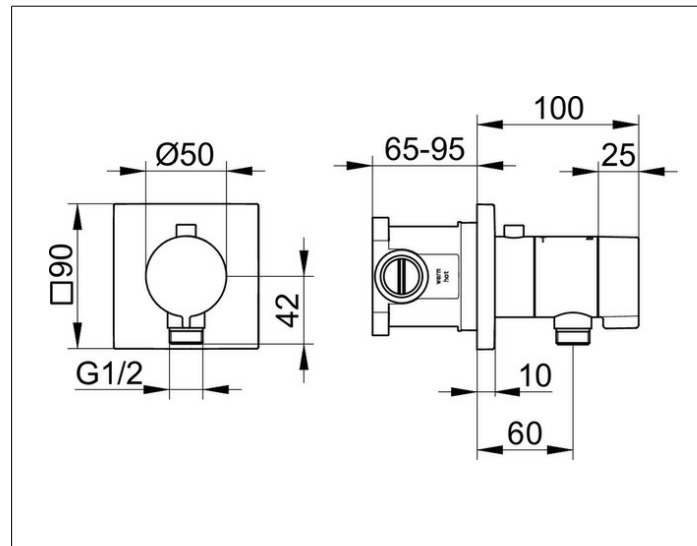

IXMO

59554010022 Set IXMO_solo

PRODUCT

DRAWING

PRODUCT ATTRIBUTES

complete with:
 Thermostatic mixer with wall outlet for shower hose,
 rosette square (59554 010002) and installation unit
 (59554 000170)

SURFACE

chrome-plated

DIMENSION

Schlauchanschluß, eckig