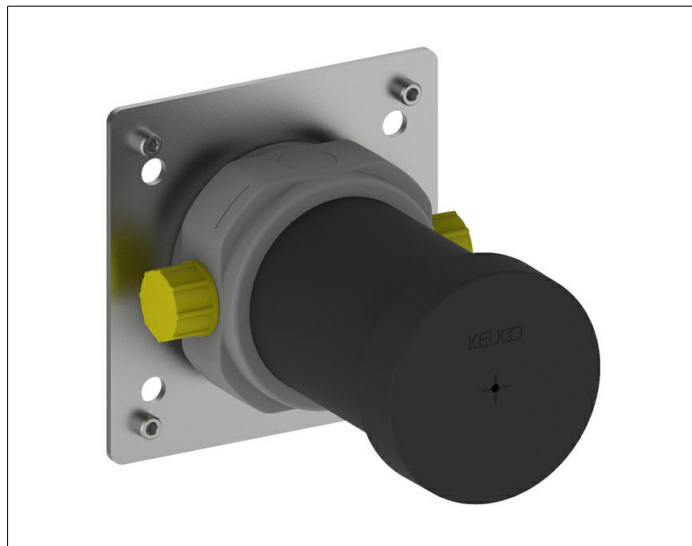

IXMO

59556000170 Installation unit for 2-way diverter valve with wall outlet for shower hose DN 15

PRODUCT

DRAWING

PRODUCT ATTRIBUTES

Rough part for recessed installation
installation depth 80 - 110 mm

DIMENSION

mit Schlauchanschluß

SPECIFICATIONS

KEUCO IXMO installation unit
for 2-way diverter valve
with wall outlet for shower hose, DN 15, 59556000170
sound-insulated rough part
made of low-dezincifying brass,
for recessed installation,
freely positionable,
installation depth 80 mm – 110 mm,
base plate with adjusting screws
for optimal positioning,
Connection G 1/2 inch with colour marking,

Note: Suitable for article no:

59556010101, 59556010102, 59556010201, 59556010202
59557010101, 59557010102, 59557010201, 59557010202