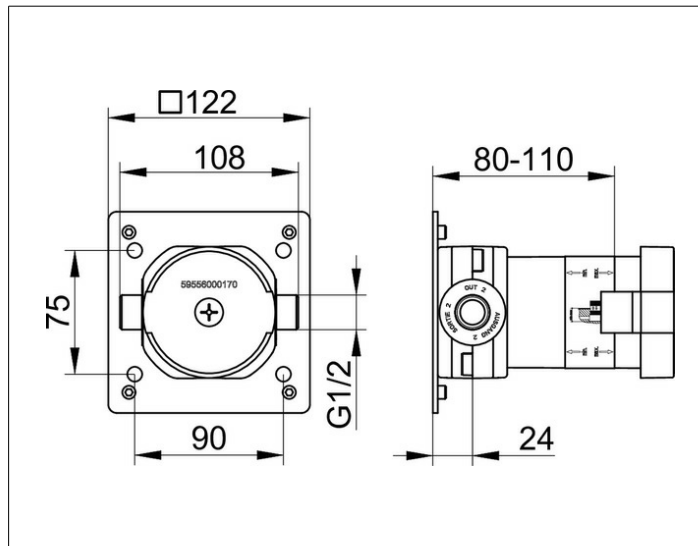

IXMO

59556000170 Installation unit for 2-way diverter valve with wall outlet for shower hose DN 15

PRODUCT

DRAWING

PRODUCT ATTRIBUTES

Rough part for recessed installation
installation depth 80 - 110 mm

DIMENSION

mit Schlauchanschluß

SPECIFICATIONS

KEUCO IXMO installation unit
for 2-way diverter valve
with wall outlet for shower hose, DN 15, 59556000170
sound-insulated rough part
made of low-dezincifying brass,
for recessed installation,
freely positionable,
installation depth 80 mm – 110 mm,
base plate with adjusting screws
for optimal positioning,
Connection G 1/2 inch with colour marking,

Note: Suitable for article no:

59556010101, 59556010102, 59556010201, 59556010202
59557010101, 59557010102, 59557010201, 59557010202