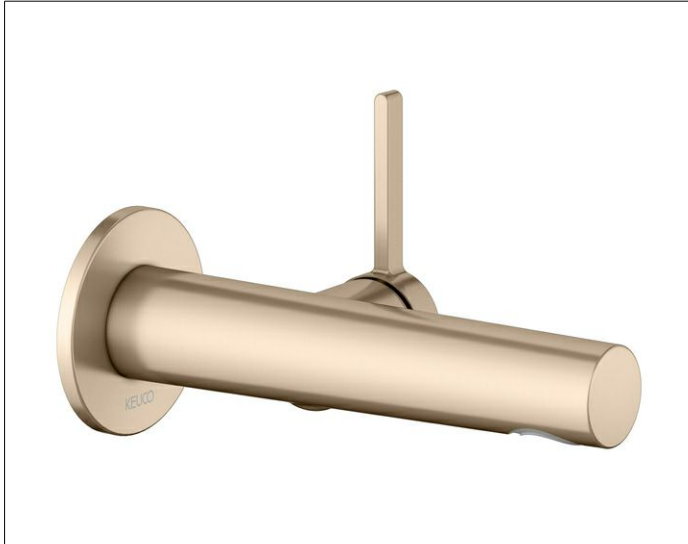

Edition 400

51516030101 Single lever basin mixer

PRODUCT

DRAWING

PRODUCT ATTRIBUTES

concealed, DN 15, with round decorative disc,
mixing cartridge with ceramic sealing gaskets
aerator SLIM SSR M 24x1, adjustable,
flow rate limited to 7,6 l/min.
in combination with rough part 59916 000075

SURFACE

brushed bronze

DIMENSION

Ausladung 165 mm

SPECIFICATIONS

KEUCO Single lever basin mixer 51516 030101
Single lever basin mixer in surface brushed-bronze (PVD),
made of low-dezincification brass,
concealed, with round decorative disc,
high-quality cartridge with ceramic discs
metal actuator,
disc diameter 72 mm, thickness 6 mm,
outlet diameter 36 mm,
total projection 187mm, water leakage at 165mm,
aerator SLIM SSR M 24x1, flow angle adjustable +/-8°
flow rate limited to 7,6 l/min.

Note:

Suitable rough part 59916000075