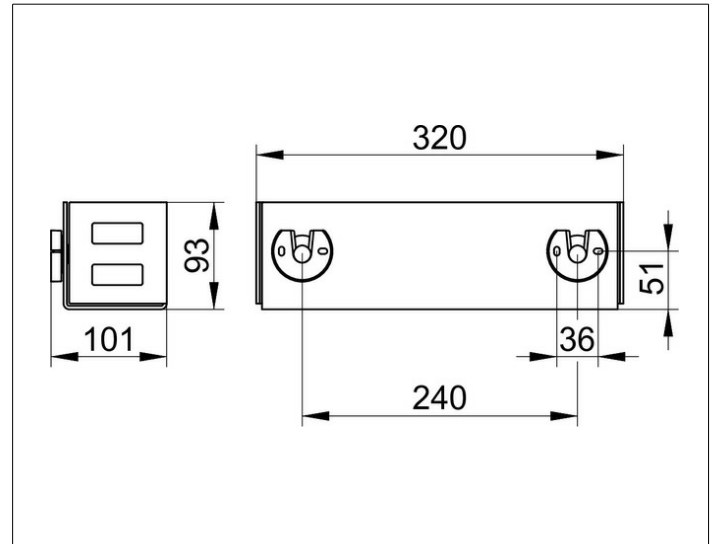

Shower shelves

24954370000 Shower basket

PRODUCT

DRAWING

PRODUCT ATTRIBUTES

wall mounted, removable, with concealed fastening,
with drain slots

SURFACE

black matt

DIMENSION

320 x 93 x 90 mm