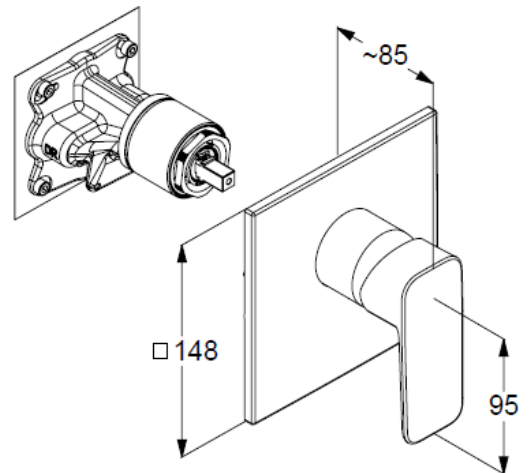

wall mounted

solid lever, metal

ceramic cartridge with hot water safety device

flow rate at 3 bar 28 l/min.

### Produktabbildung/ Product picture

### Maßzeichnung/ Dimensional drawing