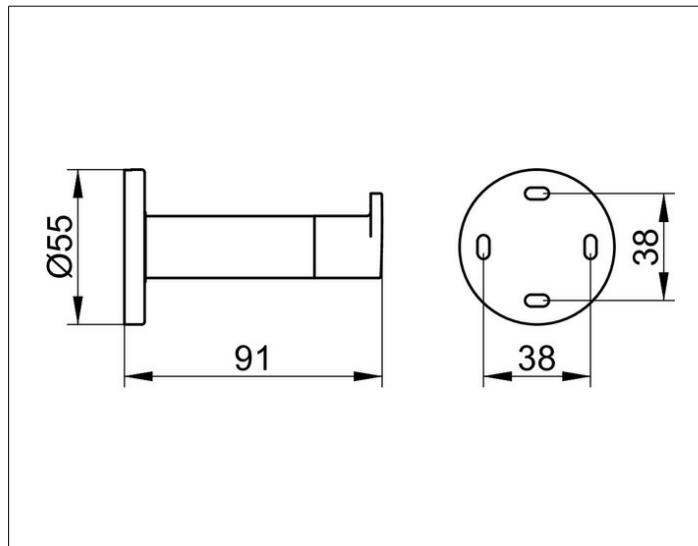

Plan

14911170000 Towel hook

PRODUCT

DRAWING

PRODUCT ATTRIBUTES

with door buffer, black

SURFACE

aluminium silver anodized (E6 EV1)

DIMENSION

91 mm

SPECIFICATIONS

KEUCO PLAN towel hook 14911170000

Aluminum silver anodized (E6 EV1) towel hook, in a stylish yet functional design

Buffer black ABS synthetic, rosette Ø 55 mm

Easy to clean

Depth 91 mm

The towel hook is fitted with 2 hidden fixing points

incl. corrosion-free mounting material