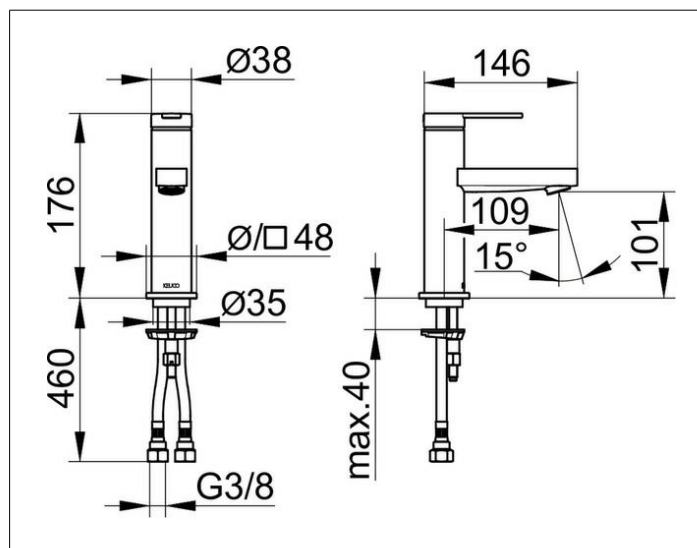

**IXMO**

**59502373100 Single lever basin mixer 100**

**PRODUCT**

**DRAWING**

**PRODUCT ATTRIBUTES**

without pop-up waste,  
mit runder Rosette,  
single hole installation,  
cartridge with ceramic discs,  
aerator M 24x1, adjustable,  
pressure hoses 570 mm, G 3/8 inch,  
flow rate reduced to 7,6 l/min.

**SURFACE**

black matt

**DIMENSION**

IXMO Flat, Rosette rund

**SPECIFICATIONS**

KEUCO, IXMO, Single lever basin mixer 100, 59502373100, Single lever basin mixer in black matt surface in IXMO FLAT design, without pop-up waste, Unique technology, multifunctional minimalism: With IXMO, functions are intelligently combined, Design: round, surface mounting, material: low-dezincification brass, black matt, total height: 178mm, height to bottom edge of aerator: 94mm, width: 48mm, projection: 147mm, rosette size: Ø 48mm, round rosette is included in delivery, square rosette measuring 48 x 48mm is optionally available (article no.: 59599370202) single hole installation with quick installation system for wash basins, cartridge: high quality cartridge with ceramic discs, single lever mixer, water connection with flexible pressure hoses, length 435mm, thread diameter G 3/8 inch, integrated aerator SLIM SSR M 24x1, adjustable jet angle by +/- 6°, restricted flow rate 7,6 l/min