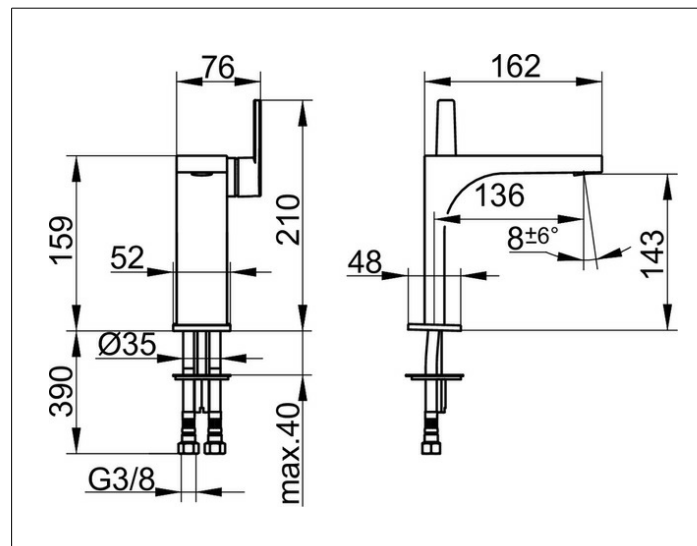

Edition 11

51102030100 Single lever basin mixer 150

PRODUCT

DRAWING

PRODUCT ATTRIBUTES

without pop-up waste
 single hole installation
 cartridge with ceramic discs
 aerator SLIM SSR M 24x1, adjustable,
 pressure hoses 435 mm, G 3/8 inch
 flow rate reduced to 7,6 l/min.

SURFACE

brushed bronze