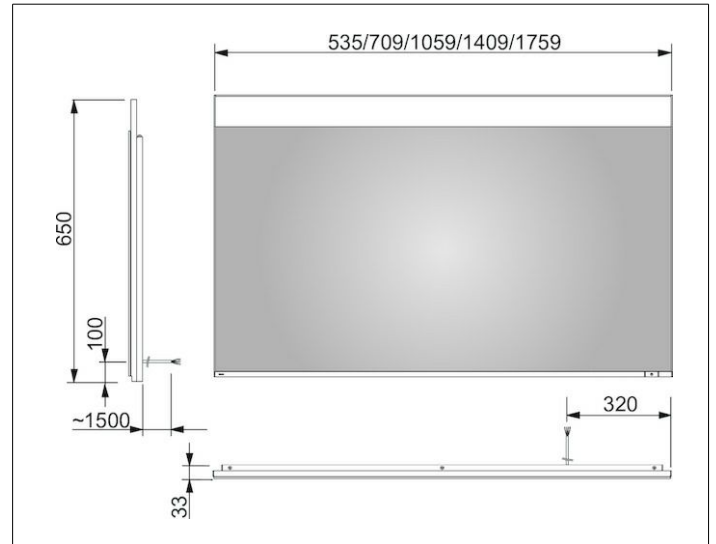

**Edition 400**

**11597171000 Light mirror**

**PRODUCT**

**DRAWING**

**PRODUCT ATTRIBUTES**

1 light colour, 4000 kelvin (neutral white)  
 continuous aluminium frame

Operation:

key panel with capacitive touch sensor,  
 optional to be operated via the light switch

Illumination:

LED (lifespan > 30.000 hours)

infinitely dimmable

EEK: F , 9 kWh/1000h

**SURFACE**

10 watt

**DIMENSION**

535 x 650 x 33 mm