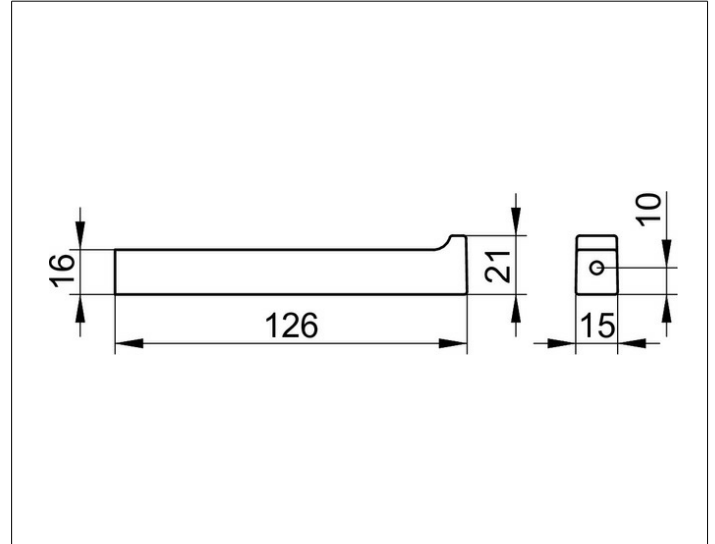

Edition 11

11163030000 Spare paper holder

PRODUCT

DRAWING

SURFACE

brushed bronze

SPECIFICATIONS

KEUCO EDITION 11 spare toilet paper roll holder 11163030000
brushed bronze replacement toilet paper roll holder in clear-cut design and
geometric shapes, easy to
clean,
Height 13/16", width 9/16", 5" projection
delivery with corrosion resistant mounting hardware