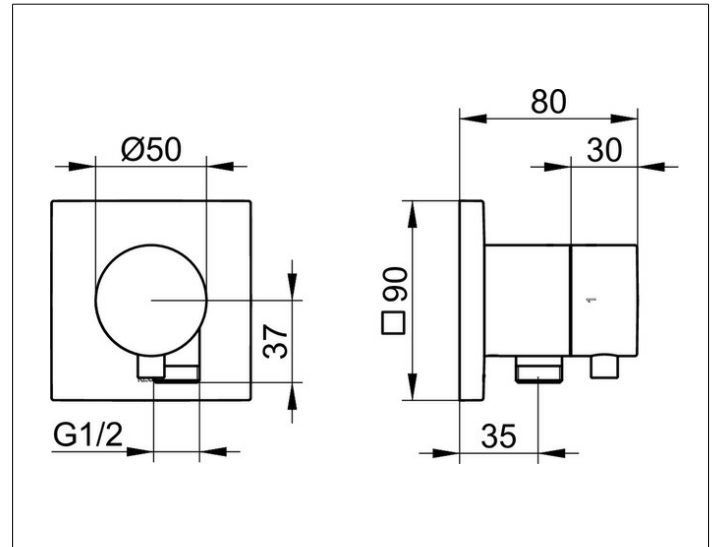

**IXMO**

**59557031102 2-way stop and diverter valve with wall outlet for shower hose DN 15**

**PRODUCT**

**DRAWING**

**PRODUCT ATTRIBUTES**

Set complete with:  
 handle, casing, rosette (square) and stop and diverter valve  
 intrinsically safe against backflow,  
 suitable for rough part no. 59556 000170

**SURFACE**

brushed bronze

**DIMENSION**

IXMO Comfort, eckig