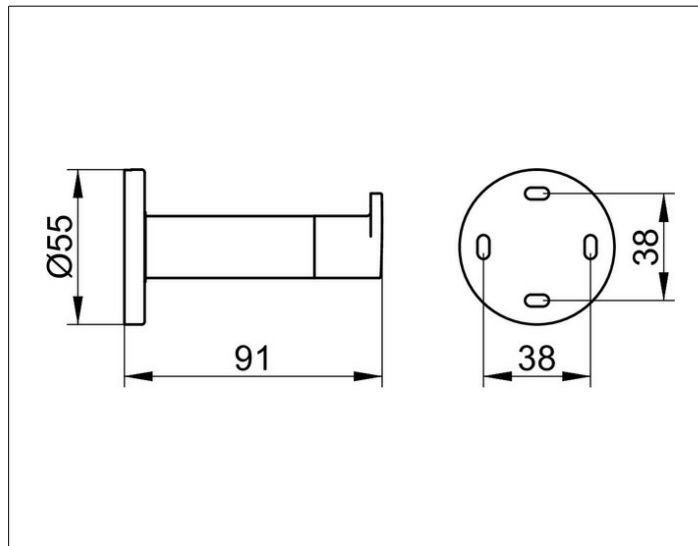

Plan
14911070000 Towel hook

PRODUCT

DRAWING

PRODUCT ATTRIBUTES

with door buffer, black

SURFACE

stainless steel

DIMENSION

91 mm

SPECIFICATIONS

KEUCO PLAN towel hook 14911070000
 Stainless steel towel hook, in a stylish yet functional design
 Buffer black ABS synthetic, rosette Ø 55 mm
 Easy to clean
 Depth 91 mm
 The towel hook is fitted with 2 hidden fixing points
 incl. corrosion-free mounting material