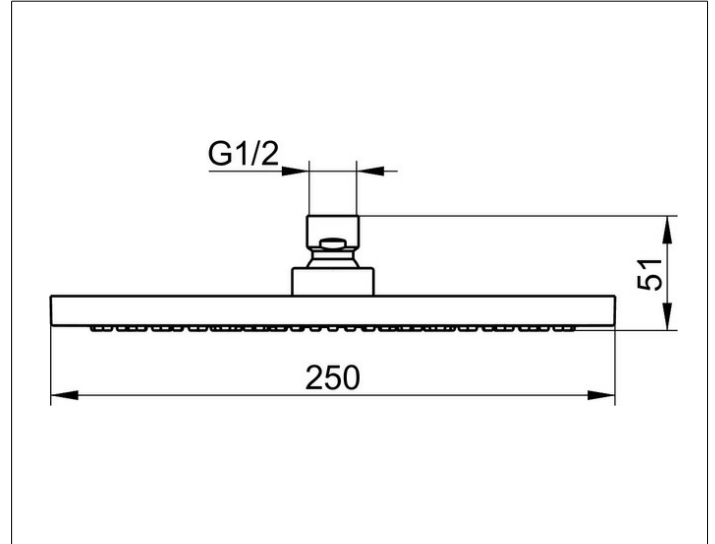

Shower and shower accessories
59886030201 Head shower

PRODUCT

DRAWING

PRODUCT ATTRIBUTES

round, restricted flow rate 15 l/min.

SURFACE

brushed bronze

DIMENSION

250 mm