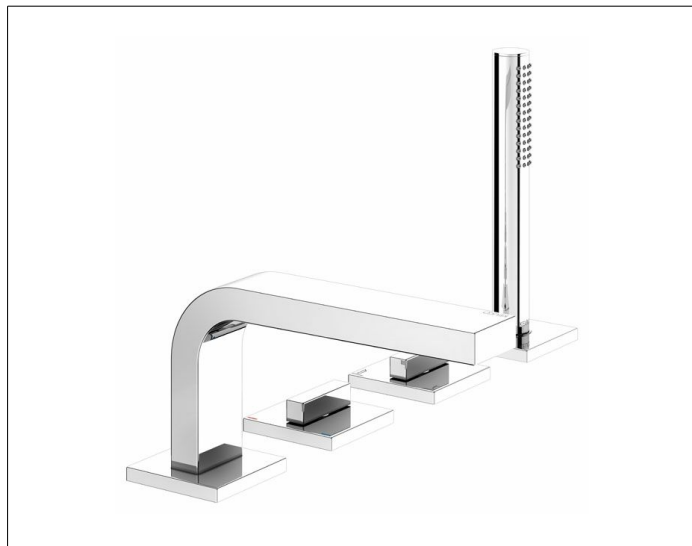

Edition 11

51130010200 Bath controls & hand-shower

PRODUCT

DRAWING

PRODUCT ATTRIBUTES

4-hole bath set, deck-mounted
 aerator M 24x1
 ceramic valves for temperature and volume control/diverter
 concealable hand shower,
 pressure hoses 600 mm thread size 1/2 x thread size 1/2 inch
 with backflow preventer

SURFACE

chrome-plated

DIMENSION

Ausladung 220 mm

SPECIFICATIONS

KEUCO EDITION 11 bath mixer 51130010200
 high-gloss chromed single lever bath- and shower mixer, in clear-cut design
 and clear
 geometric shapes, 4-hole rim mounting,
 Flow class BB, aerator M 28 x 1,
 Ceramic valves for temperature adjustment and
 Valve for flow control,
 retractable hand shower,
 Width 396 mm, height 181 mm, total extension 260 mm, 220 mm radius
 water outlet
 Pressure hoses 1 / 2 x G 1 / 2 x 400 mm
 Protected against backflow
 DVGW requested
 Note: Suitable mounting block no. 51130000070