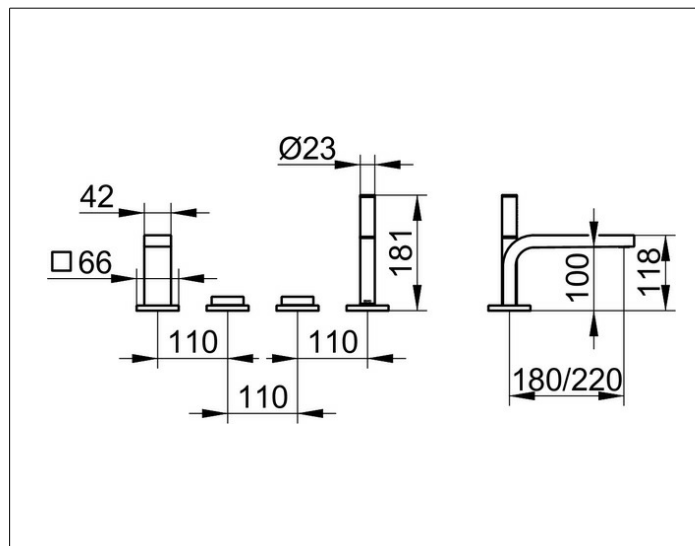

Edition 11

51130010200 Bath controls & hand-shower

PRODUCT

DRAWING

PRODUCT ATTRIBUTES

4-hole bath set, deck-mounted
 aerator M 24x1
 ceramic valves for temperature and volume control/diverter
 concealable hand shower,
 pressure hoses 600 mm thread size 1/2 x thread size 1/2 inch
 with backflow preventer

SURFACE

chrome-plated

DIMENSION

Ausladung 220 mm

SPECIFICATIONS

KEUCO EDITION 11 bath mixer 51130010200
 high-gloss chromed single lever bath- and shower mixer, in clear-cut design
 and clear
 geometric shapes, 4-hole rim mounting,
 Flow class BB, aerator M 28 x 1,
 Ceramic valves for temperature adjustment and
 Valve for flow control,
 retractable hand shower,
 Width 396 mm, height 181 mm, total extension 260 mm, 220 mm radius
 water outlet
 Pressure hoses 1 / 2 x G 1 / 2 x 400 mm
 Protected against backflow
 DVGW requested
 Note: Suitable mounting block no. 51130000070