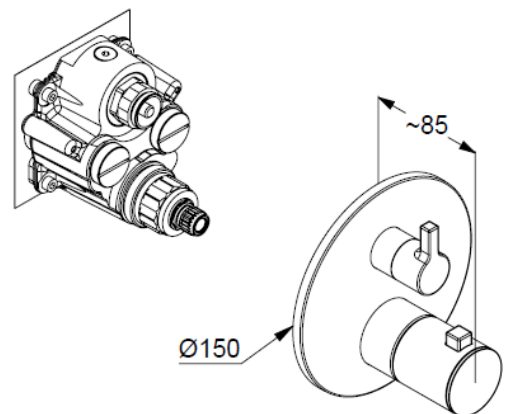

### Product description

Manufacturer KLUDI GmbH & Co. KG

Typ: KLUDI NOVA FONTE

concealed thermostatic bath-shower mixer  
trim set with functional unit

Ref.: 208105315

concealed thermostatic bath-shower mixer  
trim set without pre-installation set  
pre installation set KLUDI FLEXX.BOX Ref.: 88022  
wall mounted  
trim set with functional unit  
with ceramic shut-off valve 90°/90°  
temperature handle with hot water safety at 38°C  
optional temperature limiter at 43°C included  
flow rate bath at 3 bar 28 l/min.  
flow rate shower at 3 bar 24 l/min.  
with integrated back flow preventer

### Produktabbildung/ Product picture

### Maßzeichnung/ Dimensional drawing