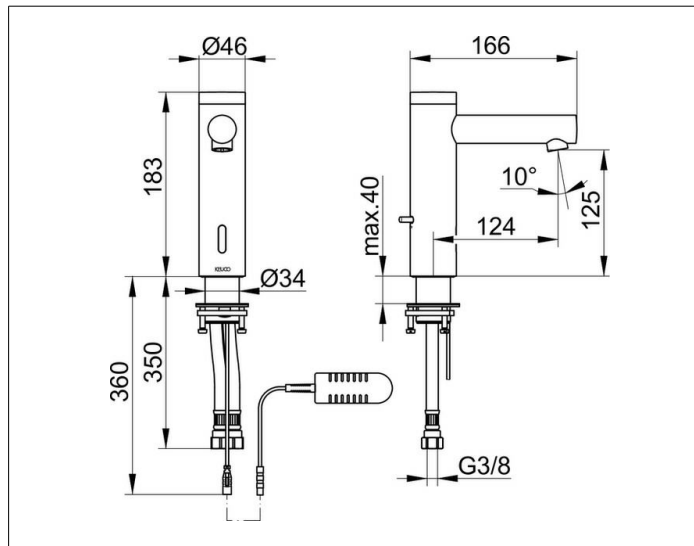

**IXMO**

**59512371100 Electronic touchless basin mixer**

**PRODUCT**

**DRAWING**

**PRODUCT ATTRIBUTES**

without pop-up waste  
 with temperature setting on the back,  
 can also be used as a cold water tap,  
 infrared sensor, (range and delay time can be set),  
 manual water-stop for cleaning,  
 optional adjustable hygiene flush (12/24 h),  
 single hole installation  
 M 20x1 aerator  
 pressure hoses 435 mm, G 3/8 inch  
 restricted flow rate 5 l/min.  
 suitable for instant water heaters  
 Power supply:  
 Mains connection via plug-in power supply unit  
 (in delivery included),  
 6 V plug-in power supply, input range 100-240 V

**SURFACE**

black matt

**DIMENSION**

IXMO Pure

**SPECIFICATIONS**

KEUCO IXMO Pure Electronic touchless basin mixer130 - Black Selection -  
 Mains connection via plug-in power supply, 59512 371100  
 Electronic touchless basin mixer in aesthetic, functional design for basin  
 mounting in matt black surface,  
 Outlet height: 125mm, Projection: 124mm,  
 without pop-up waste, with temperature setting on the back, can also be  
 used as a cold water tap, with the built-in infrared sensor range and delay  
 time can be set, manual water-stop for easy cleaning, optional adjustable  
 hygiene flush (12 / 24 h) and thermal disinfection possible,  
 single hole installation with quick installation system,  
 Aerator M20x1,  
 Connection type: pressure hoses 435mm, G3/8 inch,  
 restricted flow rate 5,0l/min,  
 suitable for instant water heaters,  
 noise tested

**Power supply:**

Mains connection via plug-in power supply unit (in delivery included),  
 6 V plug-in power supply, input range 100-240 V

**Optional accessories:**

Bluetooth adapter for electronic touchless basin mixer  
 article no. 59911 000000 (please order separately)