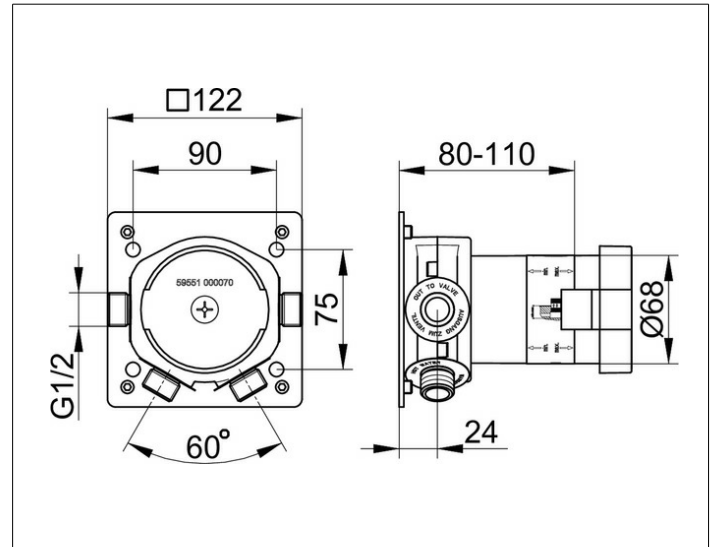

**IXMO**

**59551000070** Installation unit for single lever mixer DN 15

**PRODUCT**

**DRAWING**

**PRODUCT ATTRIBUTES**

Rough part for recessed installation  
installation depth 80 - 110 mm

**SPECIFICATIONS**

KEUCO IXMO installation unit  
for single lever mixer, DN 15, 59551000070  
sound-insulated rough part made of low-dezincifying brass  
for recessed installation,  
freely positionable, installation depth 80 mm – 110 mm,  
base plate with adjusting screws  
for optimal positioning,  
Connection G 1/2 inch with colour marking,  
Note: Suitable for article no:  
59551019501  
59551019502