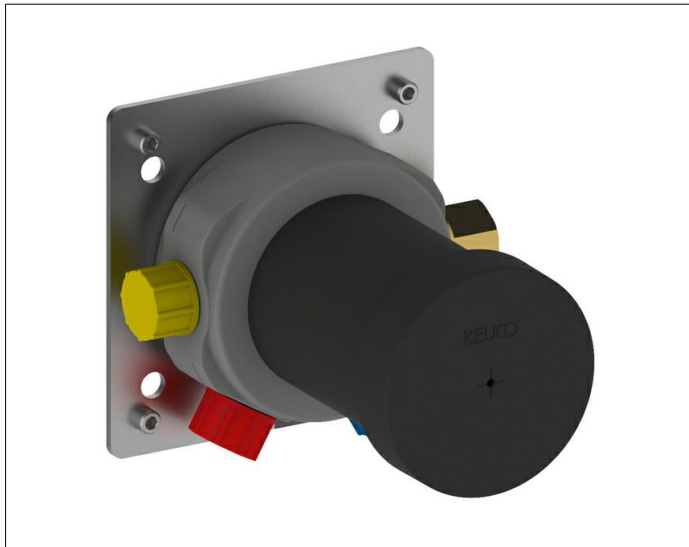

**IXMO**

**59551000070** Installation unit for single lever mixer DN 15

**PRODUCT**

**DRAWING**

**PRODUCT ATTRIBUTES**

Rough part for recessed installation  
installation depth 80 - 110 mm

**SPECIFICATIONS**

KEUCO IXMO installation unit  
for single lever mixer, DN 15, 59551000070  
sound-insulated rough part made of low-dezincifying brass  
for recessed installation,  
freely positionable, installation depth 80 mm – 110 mm,  
base plate with adjusting screws  
for optimal positioning,  
Connection G 1/2 inch with colour marking,  
Note: Suitable for article no:  
59551019501  
59551019502