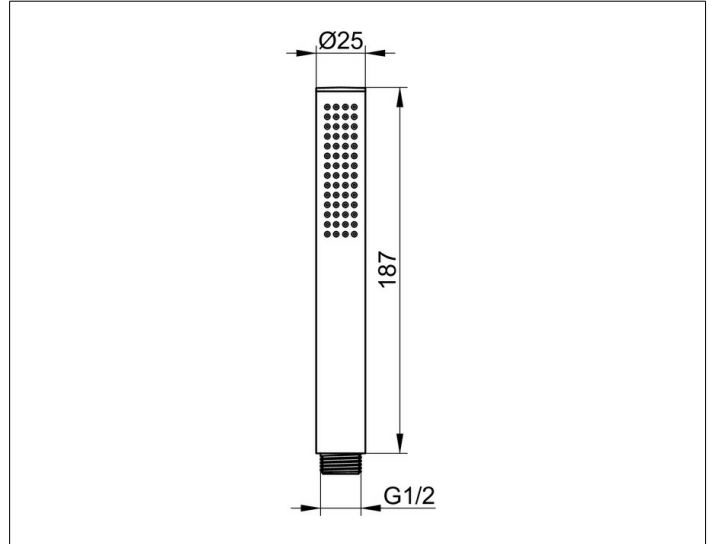

Edition Atelier

56080370100 Round pencil hand shower

PRODUCT

DRAWING

PRODUCT ATTRIBUTES

with normal jet
flow rate 12 l/min.
for combination boilers

SURFACE

black matt