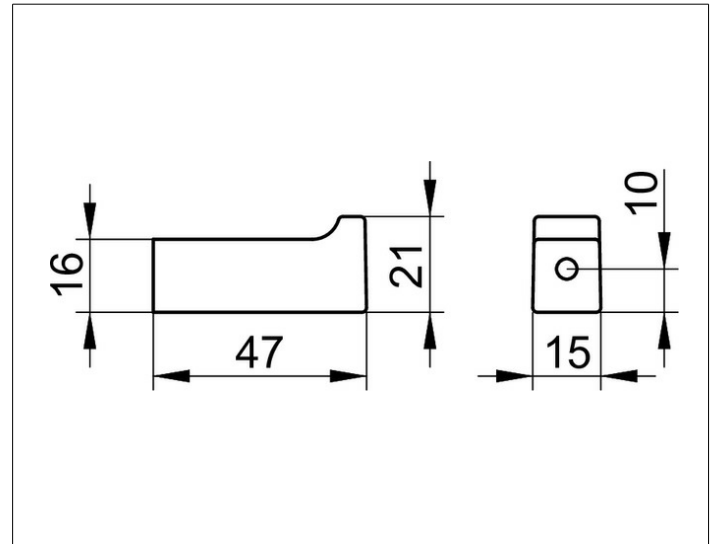

Edition 11

11114130000 Towel hook

**PRODUCT**

**DRAWING**

**SURFACE**

brushed black chrome

**SPECIFICATIONS**

KEUCO EDITION 11 towel hooks 11114130000  
brushed black chrome towel hooks and clear-cut design in geometric shapes  
Radius 1-7/8", max. Height 16/16"  
Delivery with corrosion resistant mounting hardware