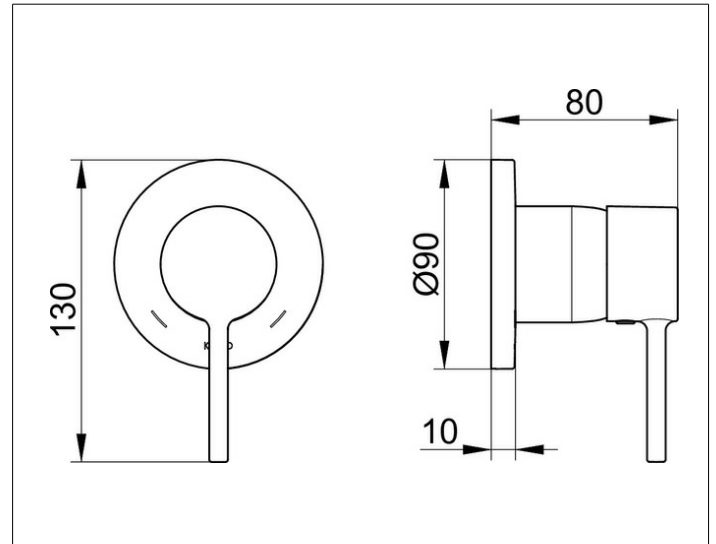

IXMO

59551370201 Single lever mixer DN 15

PRODUCT

DRAWING

PRODUCT ATTRIBUTES

Mixing cartridge with ceramic sealing gaskets
 temperature controlled
 set complete with:
 handle, sleeve, rosette (round) and installation unit,
 suitable for rough part no. 59551 000070