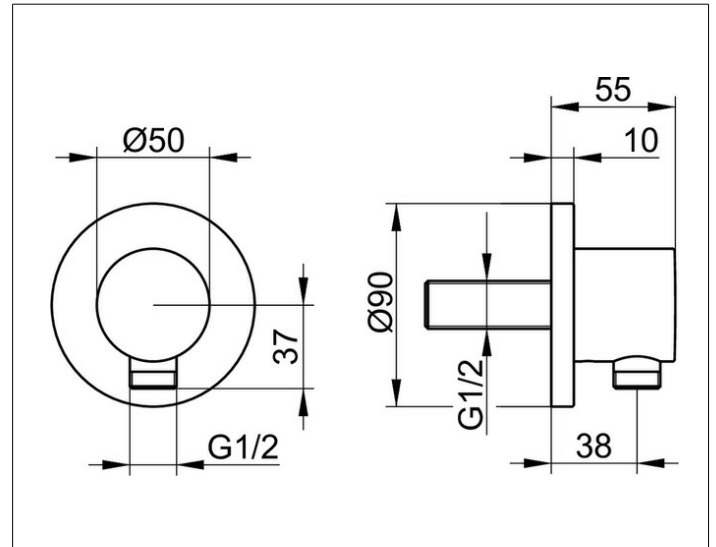

IXMO

59547370001 Wall outlet for shower hose DN 15

PRODUCT

DRAWING

PRODUCT ATTRIBUTES

with round decorative disc,
inherently safe against backflow

SURFACE

black matt