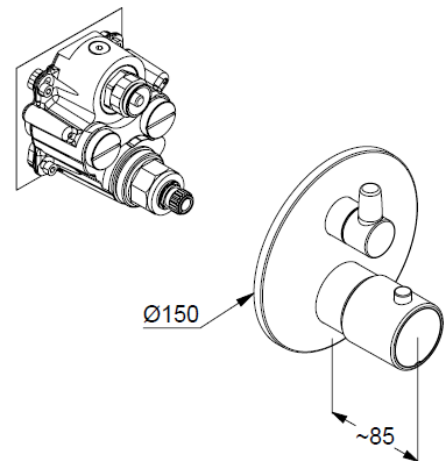

Typ: KLUDI ZENTA SL

concealed thermostatic bath-shower mixer
trim set with functional unit

Ref.: 388103945

concealed thermostatic bath-shower mixer
trim set without pre-installation set
pre installation set KLUDI FLEXX.BOX Ref.: 88022
wall mounted
trim set with functional unit
with ceramic shut-off valve 90°/90°
temperature handle with hot water safety at 38°C
optional temperature limiter at 43°C included
flow rate bath at 3 bar 28 l/min.
flow rate shower at 3 bar 24 l/min.
with integrated back flow preventer

Produktabbildung/ Product picture

Maßzeichnung/ Dimensional drawing

Durchfluss/ Flow rate