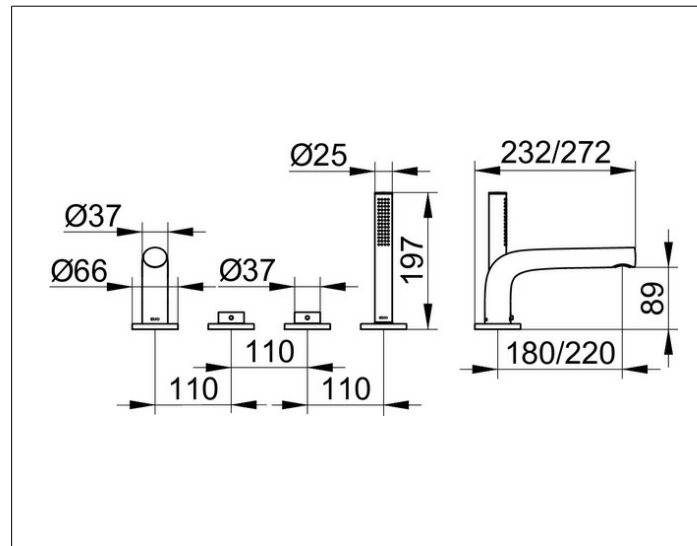

Edition 400

51530030200 Bath controls & hand-shower

PRODUCT

DRAWING

PRODUCT ATTRIBUTES

4-hole bath set, deck-mounted
 aerator SLIM SSR M 24x1, adjustable,
 ceramic valves for temperature and volume control/diverter,
 concealable hand shower with 1500 mm hose,
 pressure hoses 600 mm thread size M 12x1 x G 1/2 inch
 with backflow preventer

SURFACE

brushed bronze

DIMENSION

Ausladung 220 mm