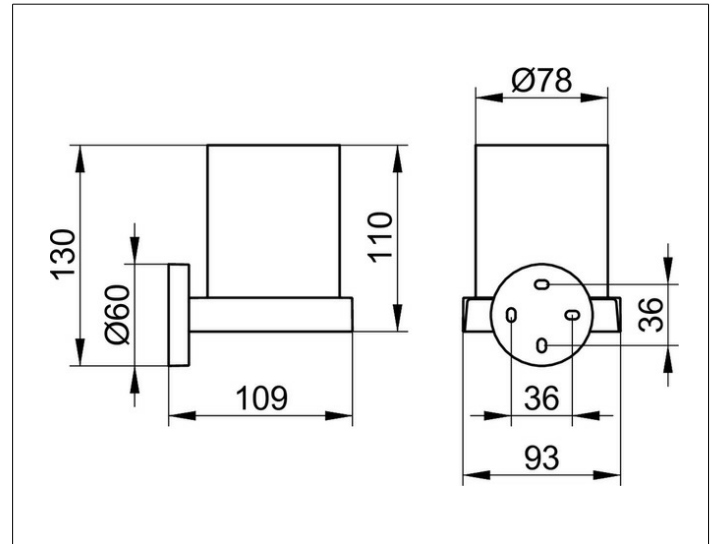

DRAWING

PRODUCT ATTRIBUTES

complete with crystal glass tumbler

SURFACE

chrome-plated

SPECIFICATIONS

KEUCO EDITION 90 - Tumbler holder - 19050019000

Clarity and basic geometric forms

Opulent Design - Design that impresses - Refines the bathroom - Including tumbler holder and crystal glass

Width / ø : 93 mm - Height: 110 mm - Dimension: 109 mm

Material: Metal/crystal glass

Surface: chrome/crystal glass

The product can be screwed or glued - Concealed fastening - Including corrosion-free fastening material

Optional glue set

Glue set no. 2 - Art.no.glueset 4994000200

Articlenumber: 19050019000