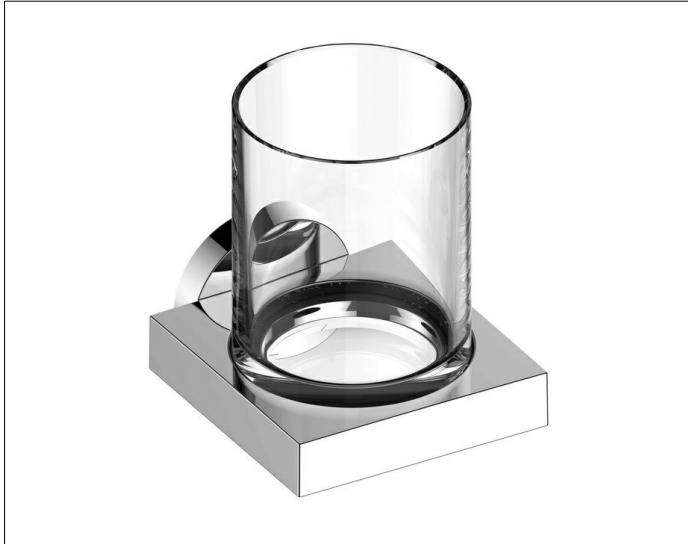

Edition 90

19050019000 Tumbler holder

**PRODUCT**

**DRAWING**

**PRODUCT ATTRIBUTES**

complete with crystal glass tumbler

**SURFACE**

chrome-plated

**SPECIFICATIONS**

KEUCO EDITION 90 - Tumbler holder - 19050019000

Clarity and basic geometric forms

Opulent Design - Design that impresses - Refines the bathroom - Including tumbler holder and crystal glass

Width / ø : 93 mm - Height: 110 mm - Dimension: 109 mm

Material: Metal/crystal glass

Surface: chrome/crystal glass

The product can be screwed or glued - Concealed fastening - Including corrosion-free fastening material