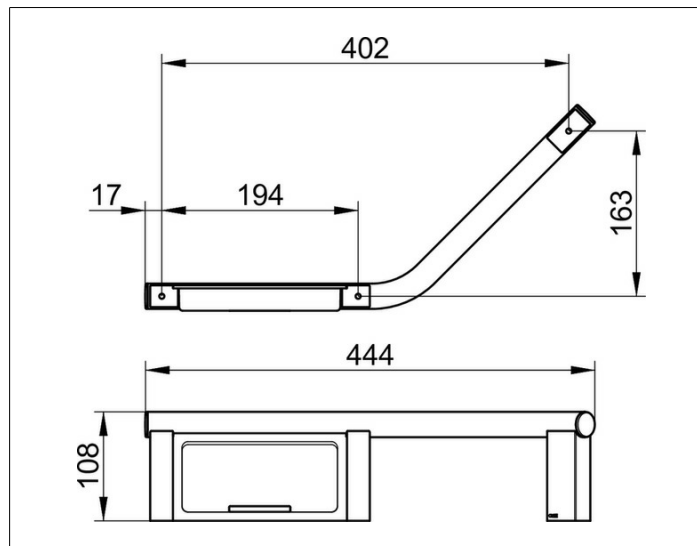

Plan

14909012037 Grab bar 135°

PRODUCT

DRAWING

PRODUCT ATTRIBUTES

with soap holder, left hand

SURFACE

chrome-plated

NOTE

SPECIFICATIONS

KEUCO PLAN Angle bar 135° with soap dish, left hand, 14909012037 high-gloss chrome-plated, angle bar 135° with integrated soap dish, in an aesthetic, functional design, left hand, especially for bath area, as an aid to hold on and support, with soap dish of plastic (impact-resistant polystyrol), dark grey (RAL 7021), light grey (RAL 7035) and white (RAL 9010), storage space 154 mm width, 23 mm height, 67 mm depth, angle bar maximum load: 115 kg, antistatic, easy to clean, exterior measurement 444/201 mm, tube diameter 25 mm, 3 attachment points, total width 444 mm, total height 201 mm, projection 108 mm, wall distance 83 mm
The angle bar is mounted concealed