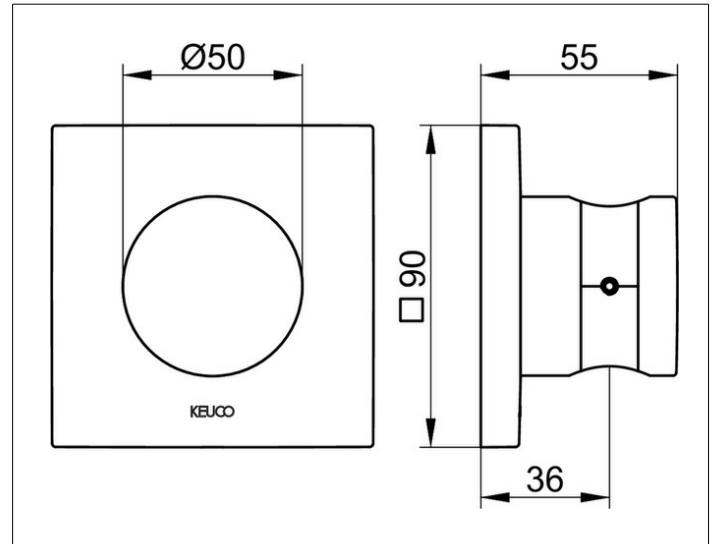

IXMO

59591050002 Wall bracket for hand shower

PRODUCT

DRAWING

PRODUCT ATTRIBUTES

for shower hoses with fitted conical end brackets, with square decorative disc, may be used on the left or right

SURFACE

brushed nickel