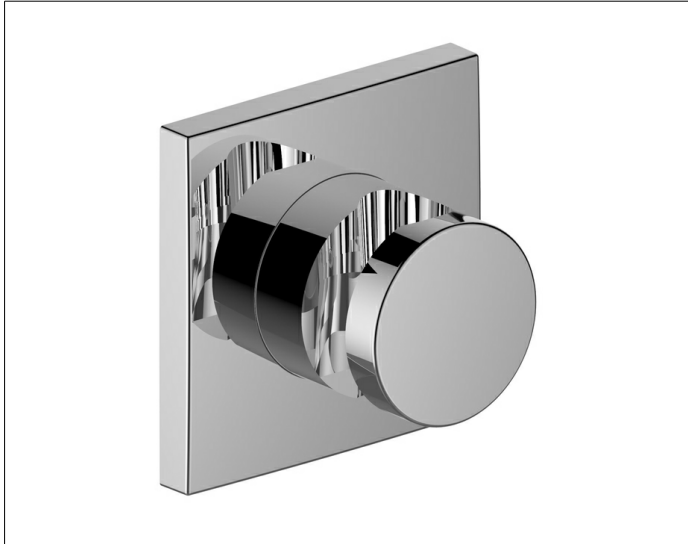

IXMO

59591050002 Wall bracket for hand shower

PRODUCT

DRAWING

PRODUCT ATTRIBUTES

for shower hoses with fitted conical end brackets, with square decorative disc, may be used on the left or right

SURFACE

brushed nickel