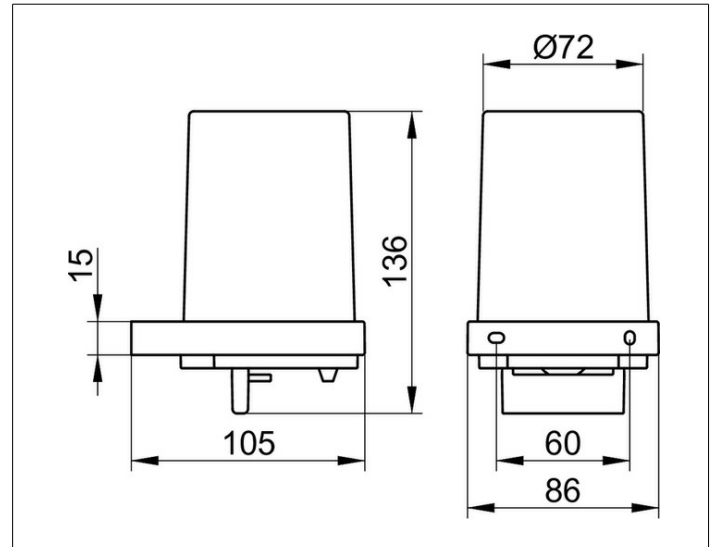

Edition 11

11152139000 Lotion dispenser

PRODUCT

DRAWING

PRODUCT ATTRIBUTES

crystal glass matt, complete with holder and pump for liquid soap
 Capacity: approx. 180 ml
 Dosage: approx. 0,5ml/stroke

SURFACE

brushed black chrome

SPECIFICATIONS

KEUCO EDITION 11 11152139000 lotion dispenser
 brushed black chrome with holder and pump
 Chromed holder for lotion dispenser, frosted crystal glass, clean and clear-cut design into geometric shapes, easy to clean, for liquid soap
 Holder with tumbler - frosted crystal glass Item no. 11152009000
 Capacity 6.09 oz, dose 0.02 oz / stroke
 Height 5-3/8", width 3-3/8", 4-1/8",
 Comes with corrosion resistant mounting hardware