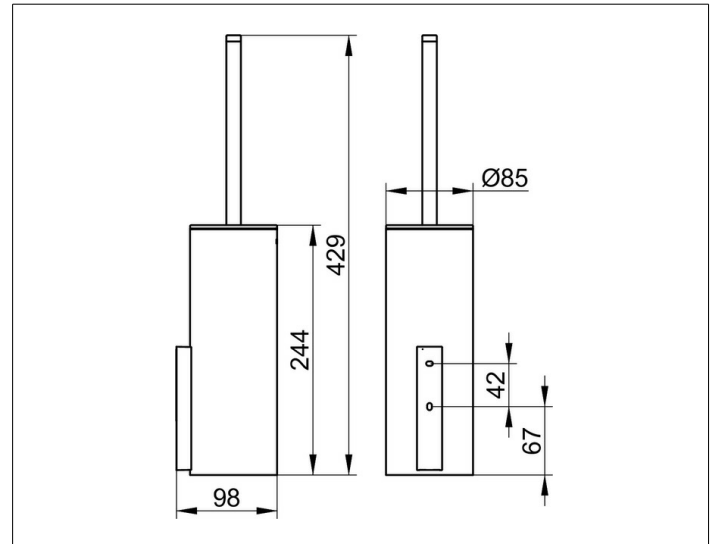

Edition 400

11564039000 Toilet brush set

PRODUCT

DRAWING

PRODUCT ATTRIBUTES

complete with crystal glass insert matt, detachable
opaque synthetic insert, brush with handle and lid,
spare brush head

SURFACE

brushed bronze

SPECIFICATIONS

KEUCO Edition 400 toilet brush set, 11564039000
brushed bronze toilet brush set,
sculptural design,
wall-mounted, complete with crystal glass insert, matt
brush with handle and lid,
spare brush head,
detachable opaque synthetic insert for easy cleaning,
height insert 9-5/8" (height including brush 16-15/16"),
diameter 3-3/8", depth 3-7/8",
the toilet brush set is fitted concealed,
delivery includes anti-corrosion fixings