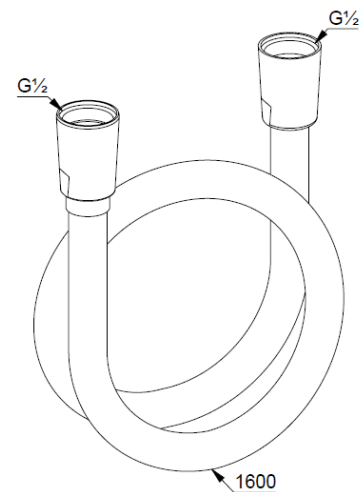

Technische Daten/ Technical Data

KLUDI SUPARAFLEX
shower hose
DN 15

Ref.: 6107253-00

Finishes:
53 matt white

Product description
Manufacturer KLUDI GmbH & Co. KG
Typ: KLUDI SUPARAFLEX
shower hose
Ref.: 6107253-00

shower hose
plastic coated
with metal-effect
with conical nuts
anti twist
G $\frac{1}{2}$ x G $\frac{1}{2}$ x 1600mm

Produktabbildung/ Product picture

Maßzeichnung/ Dimensional drawing

Durchfluss/ Flow rate