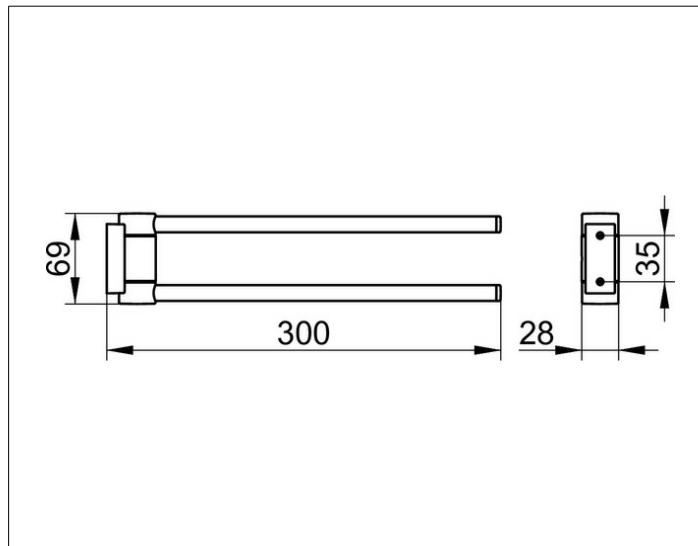

**Plan**  
**14919070000 Towel holder**

**PRODUCT**

**DRAWING**

**PRODUCT ATTRIBUTES**

two arms, swiveling

**SURFACE**

stainless steel

**DIMENSION**

300 mm

**SPECIFICATIONS**

KEUCO PLAN towel holder 14919070000  
Towel holder in high grade stainless steel, in a stylish yet functional design  
Two stacked, independent laterally swiveling arms  
Anti static, easy to clean,  
Projection: 300 mm  
The towel holder is fitted with two hidden fixing points  
incl. corrosion-free mounting material