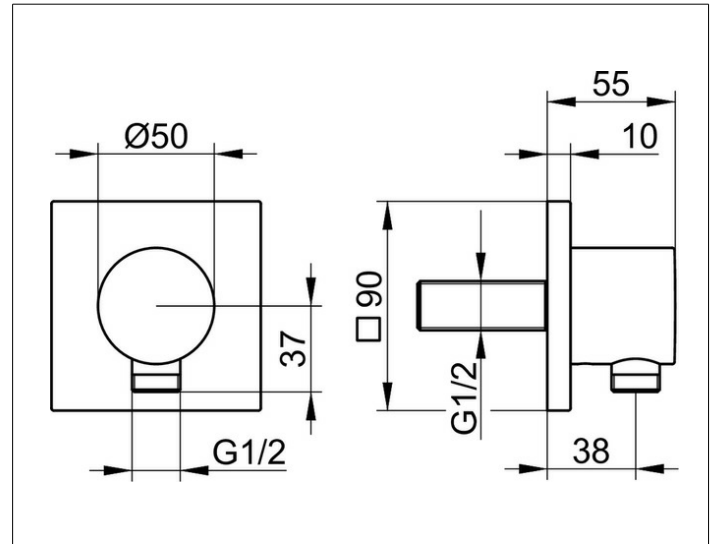

IXMO

59547370002 Wall outlet for shower hose DN 15

PRODUCT

DRAWING

PRODUCT ATTRIBUTES

with square decorative disc
inherently safe against backflow

SURFACE

black matt