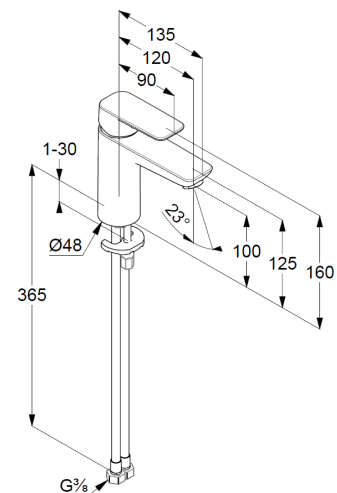

Technische Daten/ Technical Data

KLUDI PURE&STYLE
single lever basin mixer 100
DN 15

Ref.:
401980575WR4

Finishes:
05 chrome

Product description
Manufacturer KLUDI GmbH & Co. KG
Typ: KLUDI PURE&STYLE
single lever basin mixer 100
Ref.: 401980575WR4

basin mixer
single lever mixer
1-hole mounted
solid handle, metal
aerator M24 PCA
ceramic cartridge with hot water safety device
middle position cold water
flow rate at 3 bar 3,8 l/min.
flexible hoses G $\frac{3}{8}$ DVGW approved
rapid installation set

Produktabbildung/ Product picture

Maßzeichnung/ Dimensional drawing

Durchfluss/ Flow rate