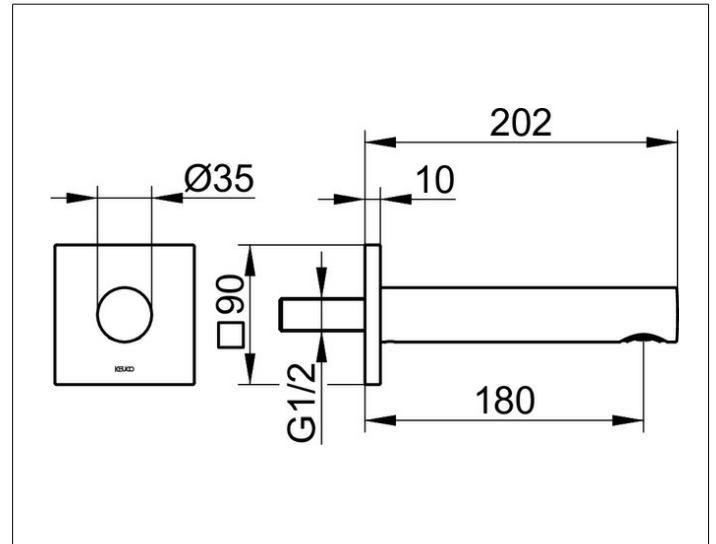

IXMO

59545130102 Bath filler/spout DN 15

PRODUCT

DRAWING

PRODUCT ATTRIBUTES

with square rosette,
suitable for all concealed fittings

SURFACE

brushed black chrome

DIMENSION

Ausladung 180 mm