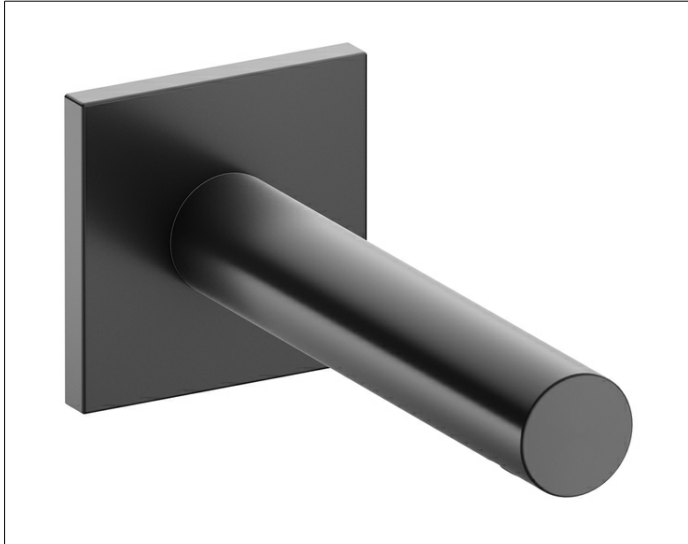

IXMO

59545130102 Bath filler/spout DN 15

PRODUCT

DRAWING

PRODUCT ATTRIBUTES

with square rosette,
suitable for all concealed fittings

SURFACE

brushed black chrome

DIMENSION

Ausladung 180 mm