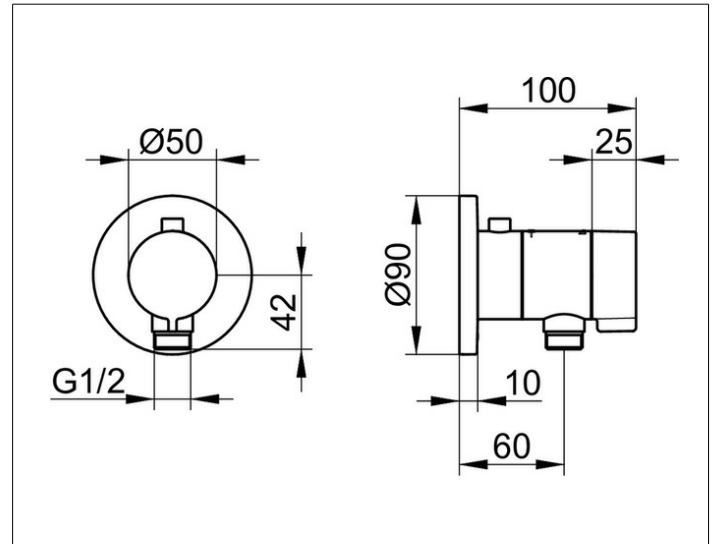

IXMO

59554010001 Thermostatic mixer with wall outlet for shower hose DN 15

PRODUCT

DRAWING

PRODUCT ATTRIBUTES

Safety cut-off at 38°,
 wall outlet for shower hose with backflow preventer
 Set complete with:
 handle, casing, rosette (round),
 suitable for installation unit no. 59554 000170

SURFACE

chrome-plated