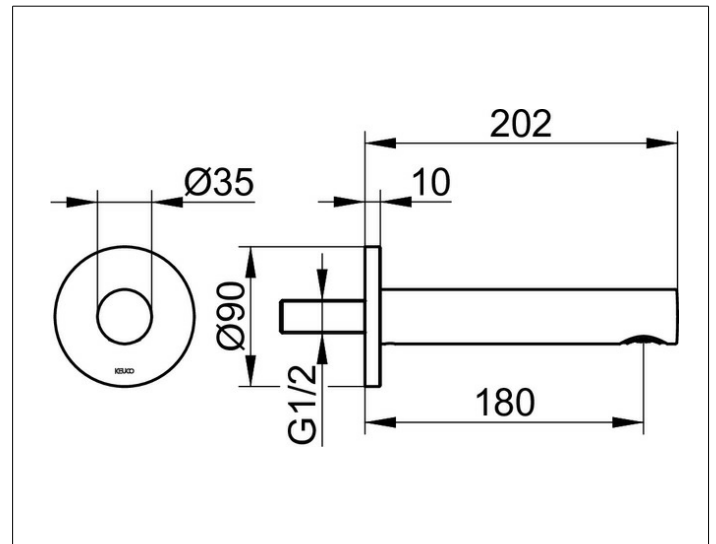

IXMO

59545030101 Bath filler/spout DN 15

PRODUCT

DRAWING

PRODUCT ATTRIBUTES

with round rosette,
suitable for all concealed fittings

SURFACE

brushed bronze

DIMENSION

Ausladung 180 mm