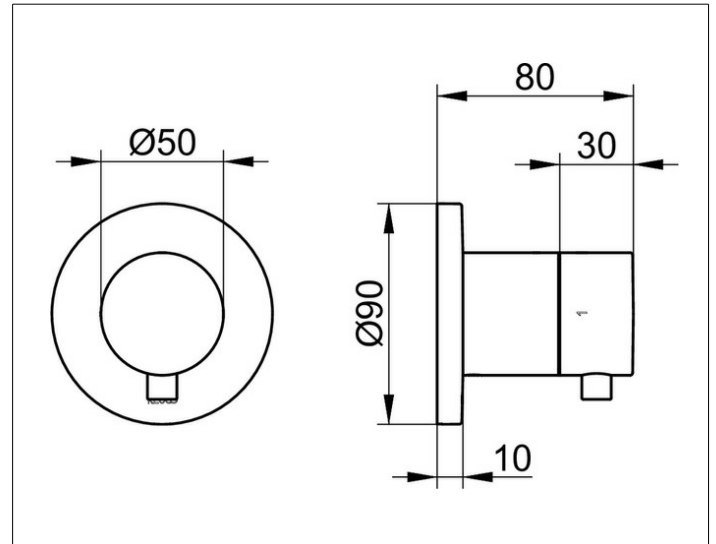

IXMO

59557371001 2-way diverter valve DN 15

PRODUCT

DRAWING

PRODUCT ATTRIBUTES

Set complete with:
 handle, casing, rosette (round) and stop and diverter valve
 suitable for rough part no. 59556 000070

SURFACE