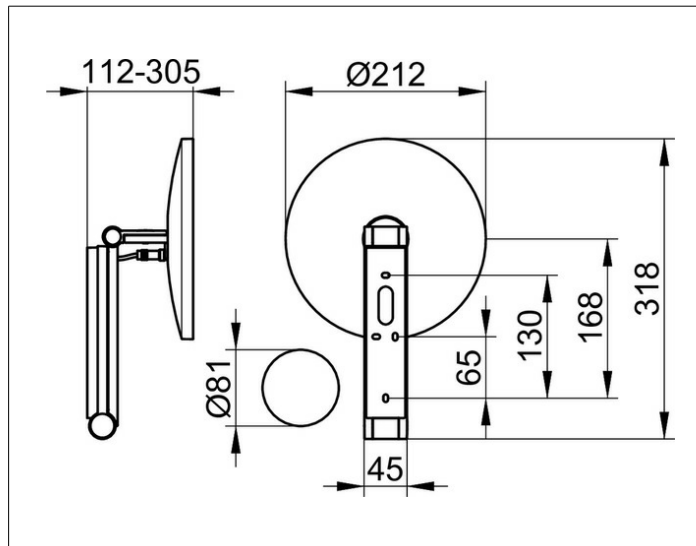

Cosmetic mirrors

17612019002 Cosmetic mirror

PRODUCT

DRAWING

PRODUCT ATTRIBUTES

illuminated, 5-stage adjustable light colour from 2700 kelvin (warm white) to 6500 kelvin (daylight), glass control panel, in-wall cable layout, on pivoted rail adjustable in three dimensions, one-sided mirror, magnification factor x 5

LED 4,5 watt (lifespan > 50.000 hours)

EEK: D , 5 kWh/1000h

SURFACE

chrome-plated

DIMENSION

2 Lichtfarben, ohne Kabel

SPECIFICATIONS

KEUCO iLook_move cosmetic mirror, 17612019002

with capacitive touch sensor and LED display,

Light colours: 2700 Kelvin (warm white) – 6500 Kelvin (daylight),

5-stage adjustable light colour,

Height wall fixing 180 mm, width ca. 45 mm,

max. height ca. 500 mm,

outside diameter 212 mm, max. depth ca. 300 mm,

the cosmetic mirror is fixed concealed

delivery includes anti-corrosion fixings

Note:

Transformer to be housed in recessed function box (68mm)

Please go to www.keuco.de for detailed instructions and advise.