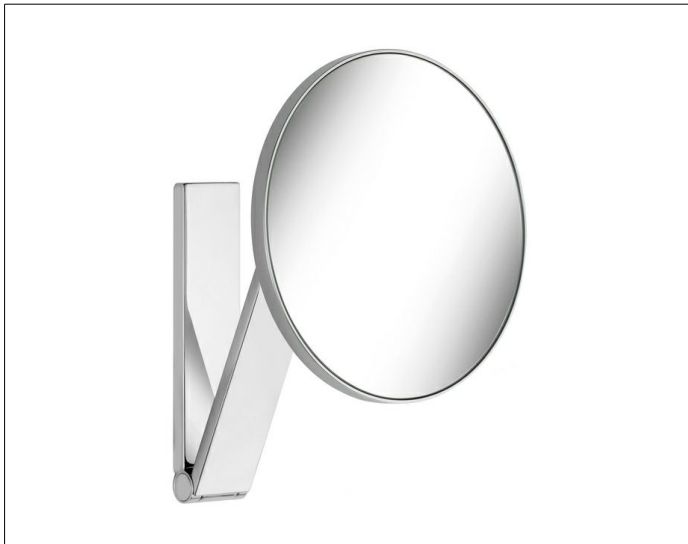

**Cosmetic mirrors**

17612170000 Cosmetic mirror

**PRODUCT**

**DRAWING**

**PRODUCT ATTRIBUTES**

non illuminated,  
on pivoted rail adjustable in three dimensions,  
one-sided mirror, magnification factor x 5

**SURFACE**

aluminium finish

**SPECIFICATIONS**

KEUCO iLook\_move cosmetic mirror, 17612170000  
high quality cosmetic mirror, round,  
aluminium finish, non illuminated,  
on pivoted rail,  
surface wall-mounted with 4 fixing points  
for an optimal load distribution  
adjustable in three dimensions, one-sided mirror, concave  
magnification factor x 5,  
Height wall mounting 7-1/8", Width ca. 1-3/4",  
max. Height ca. 19-11/16", External diameter 8-3/8",  
max. depth ca. 11-3/4"