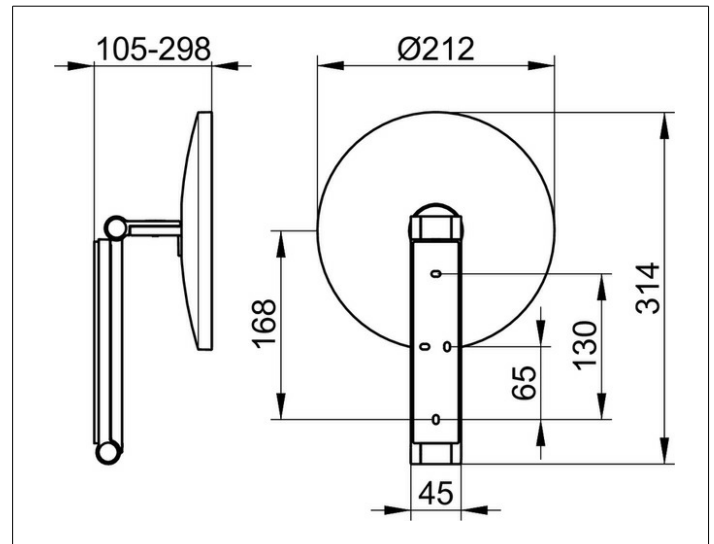

**Cosmetic mirrors**

17612170000 Cosmetic mirror

**PRODUCT**

**DRAWING**

**PRODUCT ATTRIBUTES**

non illuminated,  
on pivoted rail adjustable in three dimensions,  
one-sided mirror, magnification factor x 5

**SURFACE**

aluminium finish

**SPECIFICATIONS**

KEUCO iLook\_move cosmetic mirror, 17612170000  
high quality cosmetic mirror, round,  
aluminium finish, non illuminated,  
on pivoted rail,  
surface wall-mounted with 4 fixing points  
for an optimal load distribution  
adjustable in three dimensions, one-sided mirror, concave  
magnification factor x 5,  
Height wall mounting 7-1/8", Width ca. 1-3/4",  
max. Height ca. 19-11/16", External diameter 8-3/8",  
max. depth ca. 11-3/4"