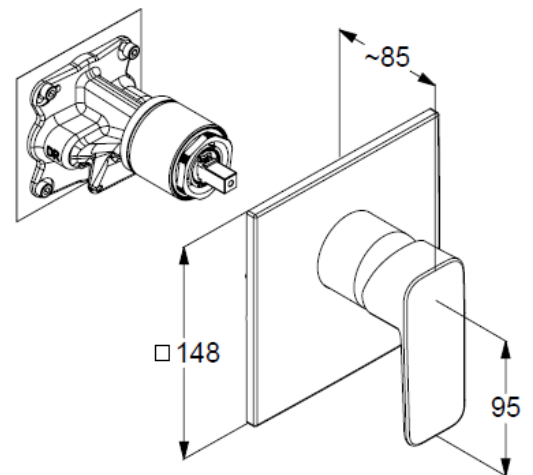

pre installation set KLUDI SLIM.BOX Ref.: 88022

trim set with functional unit

wall mounted

solid lever, metal

ceramic cartridge with hot water safety device

flow rate at 3 bar 28 l/min.

### Produktabbildung/ Product picture

### Maßzeichnung/ Dimensional drawing