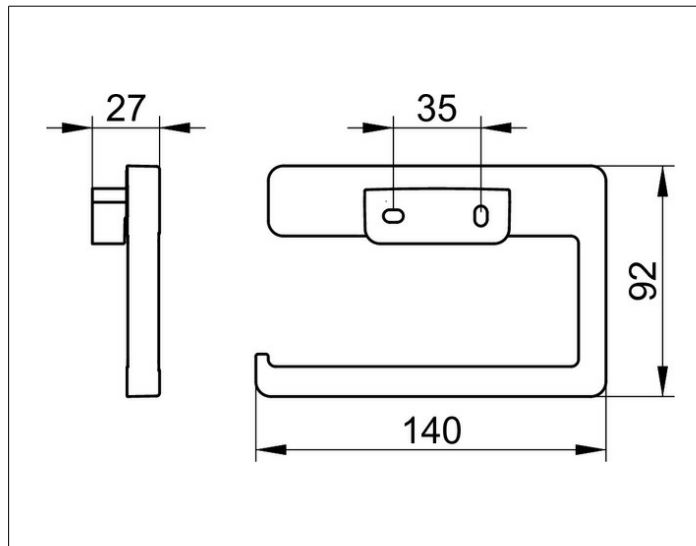

Collection Moll

12762010000 Toilet paper holder

PRODUCT

DRAWING

PRODUCT ATTRIBUTES

open form
for 100/120 mm wide paper rolls

SURFACE

chrome-plated

SPECIFICATIONS

KEUCO COLLECTION MOLL Toilet paper holder 12762010000, open form, chrome-plated
toilet paper holder in an esthetic design, open form, holder with slightly rounded edges
Suitable for 100 mm wide toilet rolls
Width 140 mm, height 92 mm, Projection 27 mm
The toilet paper holder is fitted with 2 hidden fixing points incl. corrosion-free mounting material