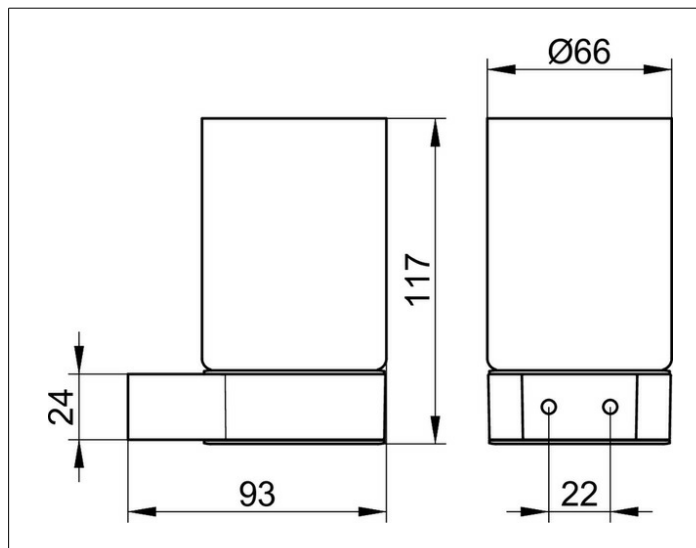

Plan

14950019000 Tumbler holder

PRODUCT

DRAWING

PRODUCT ATTRIBUTES

complete with crystal glass tumbler

SURFACE

chrome-plated

SPECIFICATIONS

KEUCO PLAN tumbler holder 14950019000

Chrome-plated tumbler holder in a stylish yet functional design

Complete with crystal glass tumbler (diameter 66 mm), easy to clean,

Width 66 mm, height 116 mm, projection 93 mm